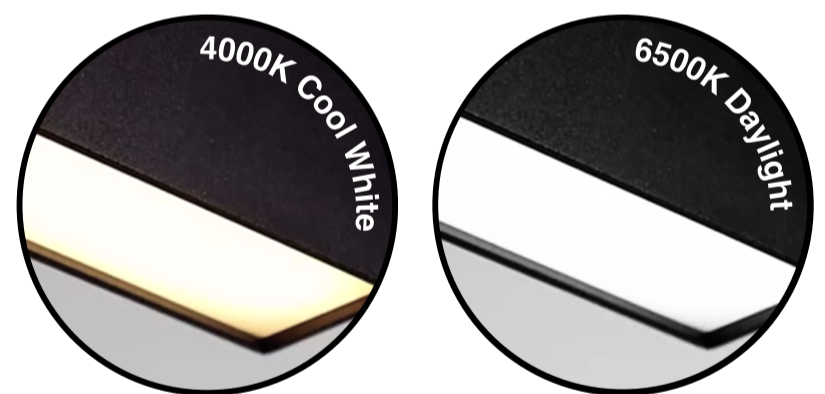

MODEL

Part No.	Wattage	Color Temp.	Product Size	Body Color
AL-3640P	36W	4000K	1200*100*40mm	Black
AL-3665P	36W	6500K	1200*100*40mm	Black
AL-3640PW	36W	4000K	1200*100*40mm	White
AL-3665PW	36W	6500K	1200*100*40mm	White
AL-4830P	48W	3000K	1500*100*40mm	Black
AL-4840P	48W	4000K	1500*100*40mm	Black
AL-4865P	48W	6500K	1500*100*40mm	Black
AL-4830PW	48W	3000K	1500*100*40mm	White
AL-4840PW	48W	4000K	1500*100*40mm	White
AL-4865PW	48W	6500K	1500*100*40mm	White
AL-5430P	54W	3000K	2000*100*40mm	Black
AL-5440P	54W	4000K	2000*100*40mm	Black
AL-5465P	54W	6500K	2000*100*40mm	Black
AL-5440PW	54W	4000K	2000*100*40mm	White
AL-5465PW	54W	6500K	2000*100*40mm	White

FEATURES

- Well-design structure and easy installation.
- High light transmittance material for higher luminance.
- High-brightness light-emitting diodes of low luminescence decay, even light emitting and soft light.
- Accessories included in package.
- Modern appearance, durable and reliable use.

This product fits for various indoor areas such as homes, hotels, offices, restaurant, kitchens, rest rooms and passages.