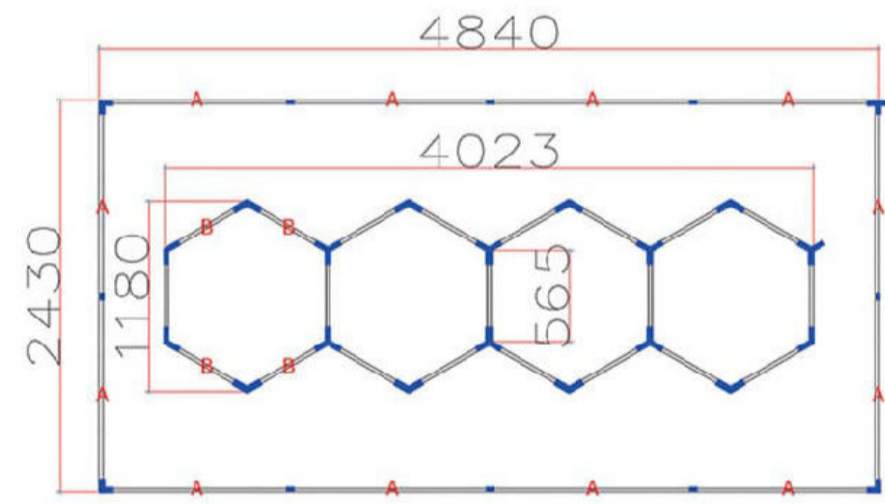

NO.	Parts Name	Qty	NO.	Parts Name	Qty
A	1.175M Lamp Tube	12	T	T Shape Splicer	1
B	0.44M Lamp Tube	21	Y	Y Shape Splicer	7
L	90° Splicer	3	V	V Shape Splicer	11
I	Straight Splicer	8		Power Cable	2