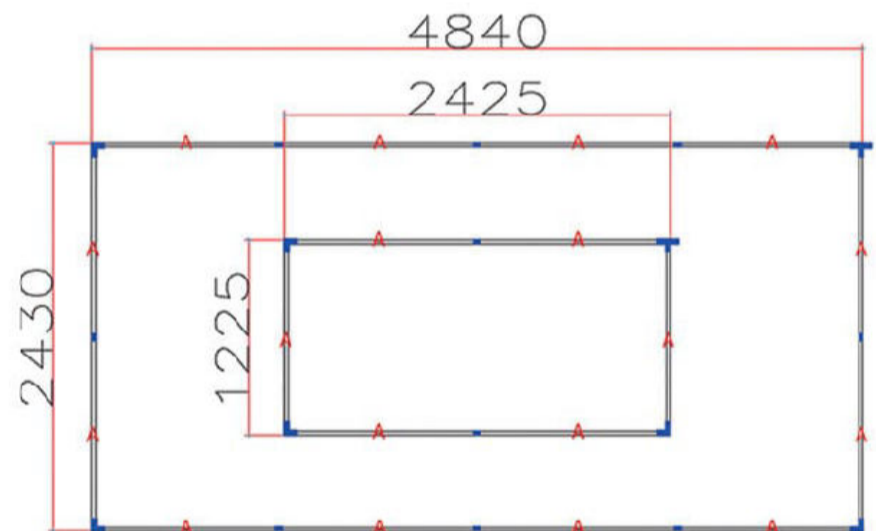

NO.	Parts Name	Qty
A	1.175M Lamp Tube	12
B	0.565M Lamp Tube	32
L	90° Splicer	23
I	Straight Splicer	8

NO.	Parts Name	Qty
T	T Shape Splicer	5
+	+ Shape Splicer	4
	Power Cable	5

INSTALLATION

Model No.	ATL0115	LUM	100-120LM/W
Voltage	220V	Rendering	>90
Luminous Surface	22mm	Color Temperature	White (6500K)
Power	410W	Parts in a set	Frame + Arrow*8
Size	2.43x4.84 M		

NO.	Parts Name	Qty
A	1.175M Lamp Tube	24
Y	Y Shape Splicer	6
L	90° Splicer	3
I	Straight Splicer	8

NO.	Parts Name	Qty
T	T Shape Splicer	1
	Power Cable	7

Model No.	ATL0116	LUM	100-120LM/W
Voltage	220V	Rendering	>90
Luminous Surface	22mm	Color Temperature	White (6500K)
Power	310W	Parts in a set	Outer Frame + Inner Frame
Size	2.43x4.84 M		

NO.	Parts Name	Qty
A	1.175M Lamp Tube	20
T	T Shape Splicer	2
L	90° Splicer	6
I	Straight Splicer	12

NO.	Parts Name	Qty
	Power Cable	2

INSTALLATION

Model No.	ATL0117	LUM	100-120LM/W
Voltage	220V	Rendering	>90
Luminous Surface	22mm	Color Temperature	White (6500K)
Power	410W	Parts in a set	Frame + Arrow*4
Size	2.43x4.84 M		

NO.	Parts Name	Qty
A	1.175M Lamp Tube	24
T	T Shape Splicer	6
L	90° Splicer	6
I	Straight Splicer	8

NO.	Parts Name	Qty
	Power Cable	6

Model No.	ATL0118	LUM	100-120LM/W
Voltage	220V	Rendering	>90
Luminous Surface	22mm	Color Temperature	White (6500K)
Power	480W	Parts in a set	Outer Frame+Inner Frame
Size	2.43x4.84 M		