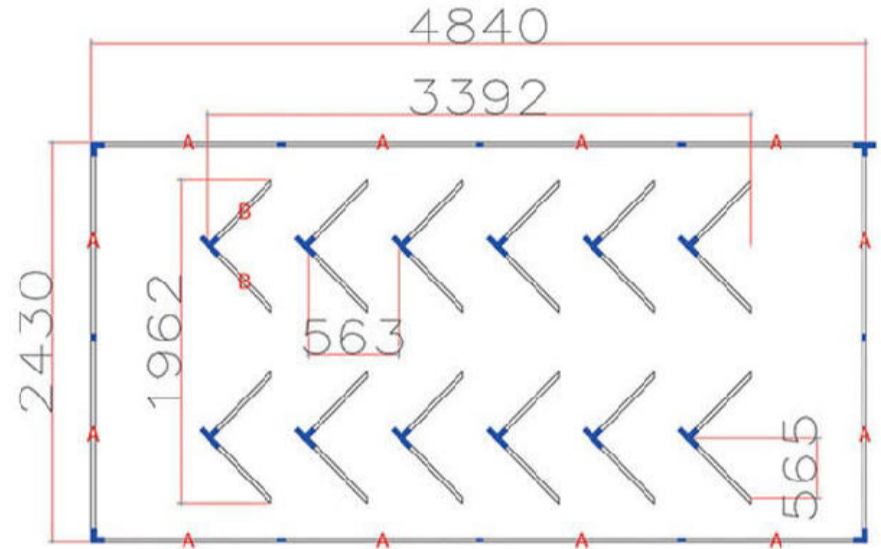

NO.	Parts Name	Qty
A	1.175M Lamp Tube	24
T	T Shape Splicer	6
L	90° Splicer	6
I	Straight Splicer	8

NO.	Parts Name	Qty
	Power Cable	6

Model No.	ATL0118	LUM	100-120LM/W
Voltage	220V	Rendering	>90
Luminous Surface	22mm	Color Temperature	White (6500K)
Power	480W	Parts in a set	Outer Frame+Inner Frame
Size	2.43x4.84 M		

NO.	Parts Name	Qty
A	1.175M Lamp Tube	16
T	T Shape Splicer	2
L	90° Splicer	6
I	Straight Splicer	8

NO.	Parts Name	Qty
	Power Cable	2

INSTALLATION

Model No.	ATL0119	LUM	100-120LM/W
Voltage	220V	Rendering	>90
Luminous Surface	22mm	Color Temperature	White (6500K)
Power	204W	Parts in a set	Outer Frame+Inner Frame
Size	2.43x4.84 M		

NO.	Parts Name	Qty
A	1.175M Lamp Tube	12
T	T Shape Splicer	1
L	90° Splicer	3
I	Straight Splicer	8

NO.	Parts Name	Qty
	Power Cable	1

Model No.	ATL0120	LUM	100-120LM/W
Voltage	220V	Rendering	>90
Luminous Surface	22mm	Color Temperature	White (6500K)
Power	750W	Parts in a set	Outer Frame +Inner Frame*2
Size	2.43x4.84 M		

NO.	Parts Name	Qty
A	1.175M Lamp Tube	30
B	0.565M Lamp Tube	2
L	90° Splicer	9
T	T Shape Splicer	3

NO.	Parts Name	Qty
I	Straight Splicer	20
	Power Cable	3

INSTALLATION

Model No.	ATL0121	LUM	100-120LM/W
Voltage	220V	Rendering	>90
Luminous Surface	22mm	Color Temperature	White (6500K)
Power	396W	Parts in a set	Frame + Arrow*12
Size	2.43x4.84 M		