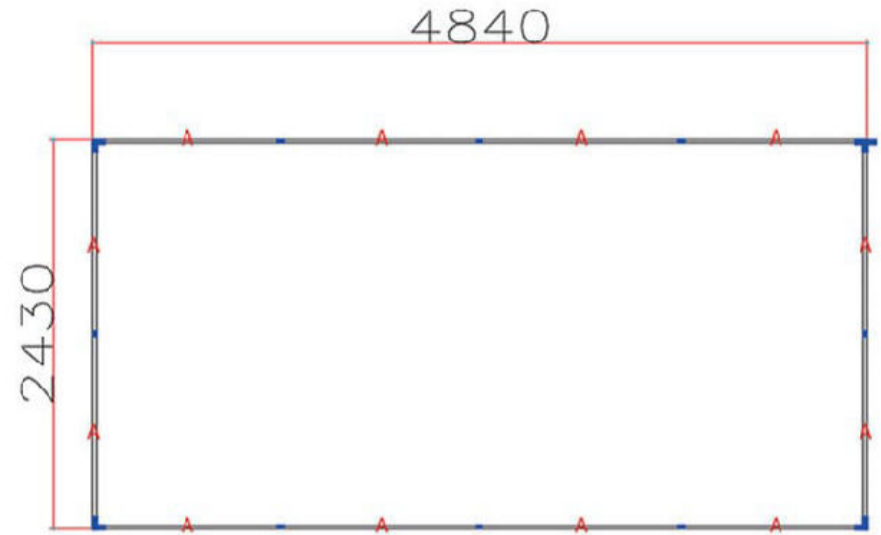

NO.	Parts Name	Qty
A	1.175M Lamp Tube	20
T	T Shape Splicer	2
L	90° Splicer	6
I	Straight Splicer	12

NO.	Parts Name	Qty
	Power Cable	2

INSTALLATION

Model No.	ATL0117	LUM	100-120LM/W
Voltage	220V	Rendering	>90
Luminous Surface	22mm	Color Temperature	White (6500K)
Power	410W	Parts in a set	Frame + Arrow*4
Size	2.43x4.84 M		

NO.	Parts Name	Qty
A	1.175M Lamp Tube	24
T	T Shape Splicer	6
L	90° Splicer	6
I	Straight Splicer	8

NO.	Parts Name	Qty
	Power Cable	6

Model No.	ATL0118	LUM	100-120LM/W
Voltage	220V	Rendering	>90
Luminous Surface	22mm	Color Temperature	White (6500K)
Power	480W	Parts in a set	Outer Frame+Inner Frame
Size	2.43x4.84 M		

NO.	Parts Name	Qty
A	1.175M Lamp Tube	16
T	T Shape Splicer	2
L	90° Splicer	6
I	Straight Splicer	8

NO.	Parts Name	Qty
	Power Cable	2

INSTALLATION

Model No.	ATL0119	LUM	100-120LM/W
Voltage	220V	Rendering	>90
Luminous Surface	22mm	Color Temperature	White (6500K)
Power	204W	Parts in a set	Outer Frame+Inner Frame
Size	2.43x4.84 M		

NO.	Parts Name	Qty
A	1.175M Lamp Tube	12
T	T Shape Splicer	1
L	90° Splicer	3
I	Straight Splicer	8

NO.	Parts Name	Qty
	Power Cable	1

Model No.	ATL0120	LUM	100-120LM/W
Voltage	220V	Rendering	>90
Luminous Surface	22mm	Color Temperature	White (6500K)
Power	750W	Parts in a set	Outer Frame +Inner Frame*2
Size	2.43x4.84 M		