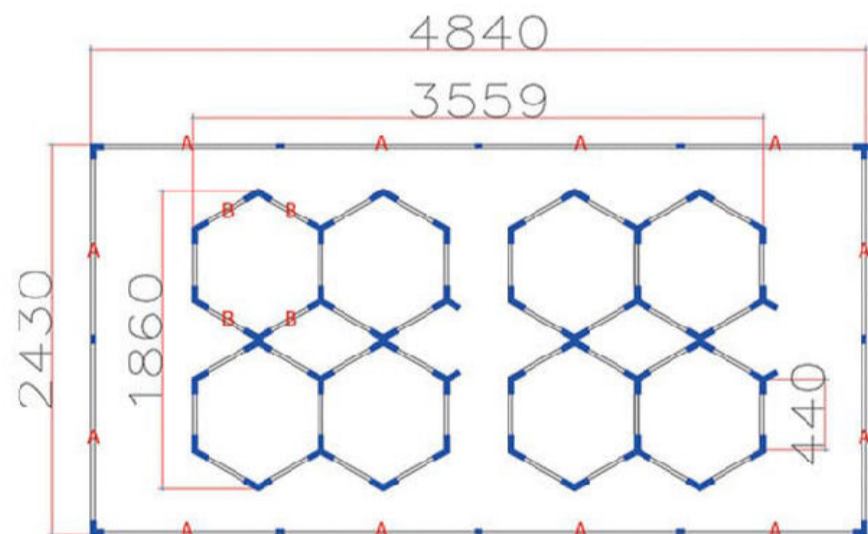

NO.	Parts Name	Qty	NO.	Parts Name	Qty
A	1.175M Lamp Tube	12	T	T Shape Splicer	1
B	0.44M Lamp Tube	57	Y	Y Shape Splicer	27
L	90° Splicer	3	V	V Shape Splicer	17
I	Straight Splicer	8		Power Cable	2

Model No.	ATL0102	LUM	100-120LM/W
Voltage	220V	Rendering	>90
Luminous Surface	22mm	Color Temperature	White (6500K)
Power	570W	Parts in a set	Frame + Hexagon*10
Size	2.43x4.84 M		

NO.	Parts Name	Qty	NO.	Parts Name	Qty
A	1.175M Lamp Tube	12	T	T Shape Splicer	1
B	0.44M Lamp Tube	52	Y	Y Shape Splicer	18
L	90° Splicer	3	V	V Shape Splicer	26
I	Straight Splicer	8		Power Cable	3

INSTALLATION

Model No.	ATL0103	LUM	100-120LM/W
Voltage	220V	Rendering	>90
Luminous Surface	22mm	Color Temperature	White (6500K)
Power	570W	Parts in a set	Frame + Hexagon*10
Size	2.43x4.84 M		

NO.	Parts Name	Qty	NO.	Parts Name	Qty
A	1.175M Lamp Tube	12	T	T Shape Splicer	1
B	0.44M Lamp Tube	52	Y	Y Shape Splicer	18
L	90° Splicer	3	V	V Shape Splicer	26
I	Straight Splicer	8		Power Cable	3

Model No.	ATL0104	LUM	100-120LM/W
Voltage	220V	Rendering	>90
Luminous Surface	22mm	Color Temperature	White (6500K)
Power	515W	Parts in a set	Frame + Hexagon*8
Size	2.43x4.84 M		

NO.	Parts Name	Qty	NO.	Parts Name	Qty
A	1.175M Lamp Tube	12	T	T Shape Splicer	1
B	0.44M Lamp Tube	44	Y	Y Shape Splicer	12
L	90° Splicer	3	V	V Shape Splicer	28
I	Straight Splicer	8		Power Cable	5