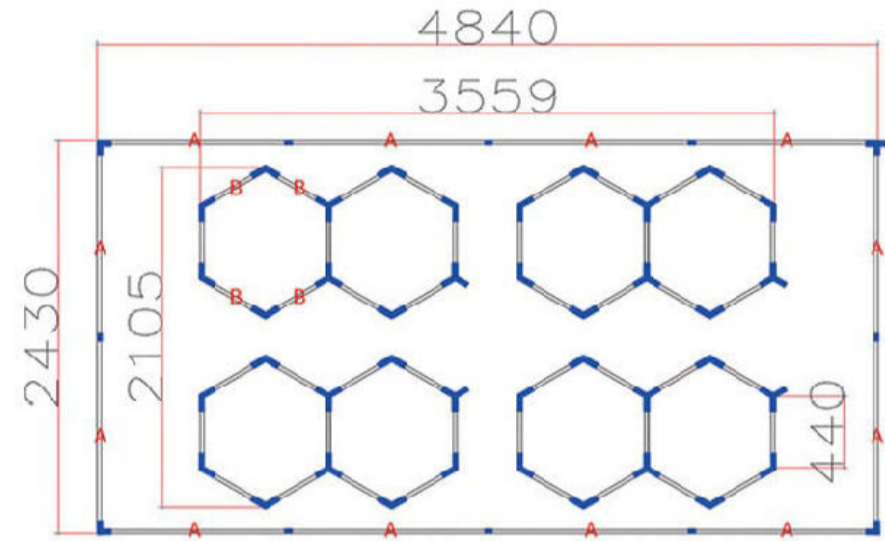

Model No.	ATL0103	LUM	100-120LM/W
Voltage	220V	Rendering	>90
Luminous Surface	22mm	Color Temperature	White (6500K)
Power	570W	Parts in a set	Frame + Hexagon*10
Size	2.43x4.84 M		

NO.	Parts Name	Qty	NO.	Parts Name	Qty
A	1.175M Lamp Tube	12	T	T Shape Splicer	1
B	0.44M Lamp Tube	52	Y	Y Shape Splicer	18
L	90° Splicer	3	V	V Shape Splicer	26
I	Straight Splicer	8		Power Cable	3

Model No.	ATL0104	LUM	100-120LM/W
Voltage	220V	Rendering	>90
Luminous Surface	22mm	Color Temperature	White (6500K)
Power	515W	Parts in a set	Frame + Hexagon*8
Size	2.43x4.84 M		

NO.	Parts Name	Qty	NO.	Parts Name	Qty
A	1.175M Lamp Tube	12	T	T Shape Splicer	1
B	0.44M Lamp Tube	44	Y	Y Shape Splicer	12
L	90° Splicer	3	V	V Shape Splicer	28
I	Straight Splicer	8		Power Cable	5

INSTALLATION

Model No.	ATL0105	LUM	100-120LM/W
Voltage	220V	Rendering	>90
Luminous Surface	22mm	Color Temperature	White (6500K)
Power	515W	Parts in a set	Frame + Hexagon*8
Size	2.43x4.84 M		

NO.	Parts Name	Qty	NO.	Parts Name	Qty
A	1.175M Lamp Tube	12	T	T Shape Splicer	1
B	0.44M Lamp Tube	44	Y	Y Shape Splicer	12
L	90° Splicer	3	V	V Shape Splicer	28
I	Straight Splicer	8		Power Cable	5

Model No.	ATL0110	LUM	100-120LM/W
Voltage	220V	Rendering	>90
Luminous Surface	22mm	Color Temperature	White (6500K)
Power	565W	Parts in a set	Frame + Square*18
Size	2.43x4.84 M		

NO.	Parts Name	Qty
A	1.175M Lamp Tube	12
B	0.565M Lamp Tube	45
L	90° Splicer	25
I	Straight Splicer	8