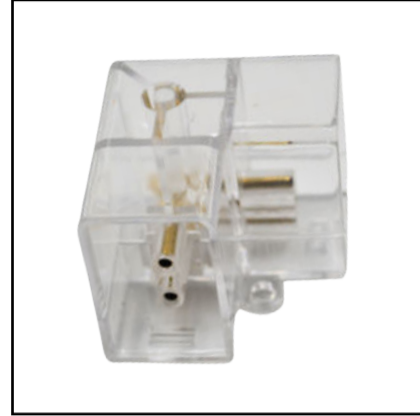

PHC-L90
"L Joint" / 90° / 2 Way