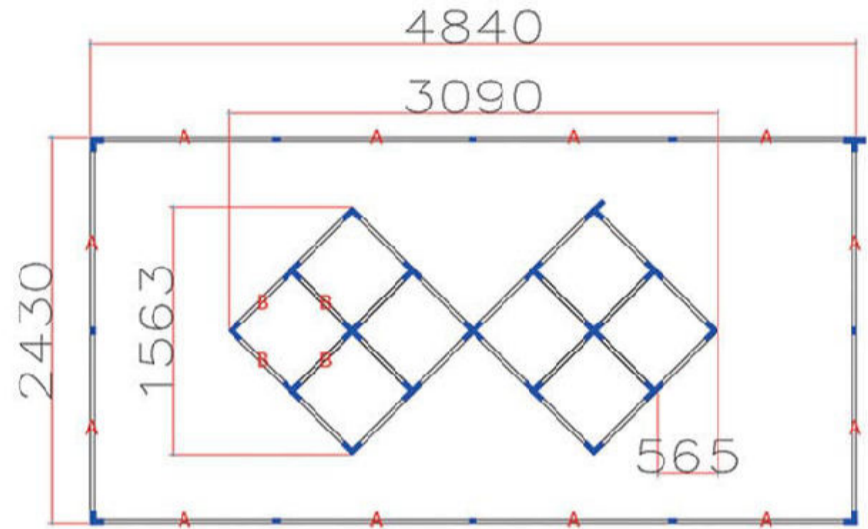

NO.	Parts Name	Qty
A	1.175M Lamp Tube	12
B	0.565M Lamp Tube	48
L	90° Splicer	10
I	Straight Splicer	8

NO.	Parts Name	Qty
T	T Shape Splicer	10
+	+ Shape Splicer	14
	Power Cable	2

Model No.	ATL0112	LUM	100-120LM/W
Voltage	220V	Rendering	>90
Luminous Surface	22mm	Color Temperature	White (6500K)
Power	565W	Parts in a set	Frame + S Shape*3
Size	2.43x4.84 M		

NO.	Parts Name	Qty
A	1.175M Lamp Tube	12
B	0.565M Lamp Tube	45
L	90° Splicer	48
I	Straight Splicer	8

NO.	Parts Name	Qty
T	T Shape Splicer	1
	Power Cable	4

INSTALLATION

Model No.	ATL0113	LUM	100-120LM/W
Voltage	220V	Rendering	>90
Luminous Surface	22mm	Color Temperature	White (6500K)
Power	400W	Parts in a set	Frame + Diamond*8
Size	2.43x4.84 M		