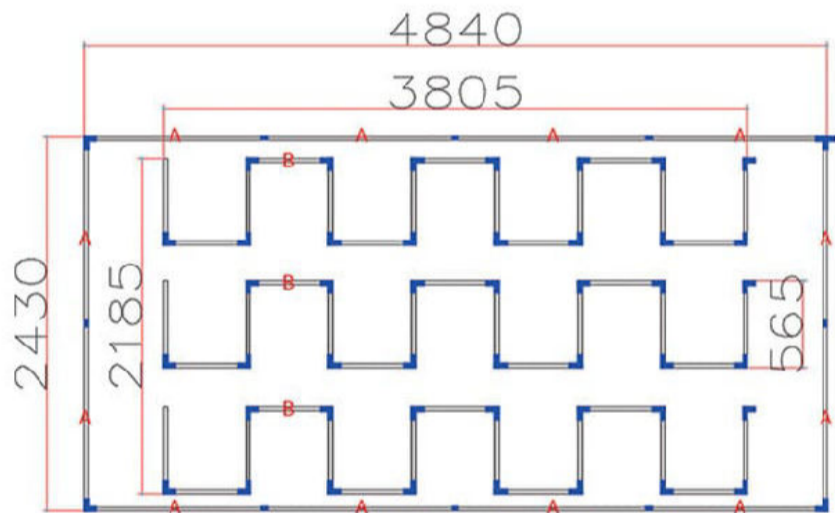

Model No.	ATL0110	LUM	100-120LM/W
Voltage	220V	Rendering	>90
Luminous Surface	22mm	Color Temperature	White (6500K)
Power	565W	Parts in a set	Frame + Square*18
Size	2.43x4.84 M		

NO.	Parts Name	Qty
A	1.175M Lamp Tube	12
B	0.565M Lamp Tube	45
L	90° Splicer	25
I	Straight Splicer	8

NO.	Parts Name	Qty
T	T Shape Splicer	16
+	+ Shape Splicer	10
	Power Cable	2

INSTALLATION

Model No.	ATL0111	LUM	100-120LM/W
Voltage	220V	Rendering	>90
Luminous Surface	22mm	Color Temperature	White (6500K)
Power	588W	Parts in a set	Frame + Diamond*19
Size	2.43x4.84 M		

NO.	Parts Name	Qty
A	1.175M Lamp Tube	12
B	0.565M Lamp Tube	48
L	90° Splicer	10
I	Straight Splicer	8

NO.	Parts Name	Qty
T	T Shape Splicer	10
+	+ Shape Splicer	14
	Power Cable	2

Model No.	ATL0112	LUM	100-120LM/W
Voltage	220V	Rendering	>90
Luminous Surface	22mm	Color Temperature	White (6500K)
Power	565W	Parts in a set	Frame + S Shape*3
Size	2.43x4.84 M		

NO.	Parts Name	Qty
A	1.175M Lamp Tube	24
T	T Shape Splicer	6
L	90° Splicer	6
I	Straight Splicer	8

NO.	Parts Name	Qty
	Power Cable	6

Model No.	ATL0118	LUM	100-120LM/W
Voltage	220V	Rendering	>90
Luminous Surface	22mm	Color Temperature	White (6500K)
Power	480W	Parts in a set	Outer Frame+Inner Frame
Size	2.43x4.84 M		