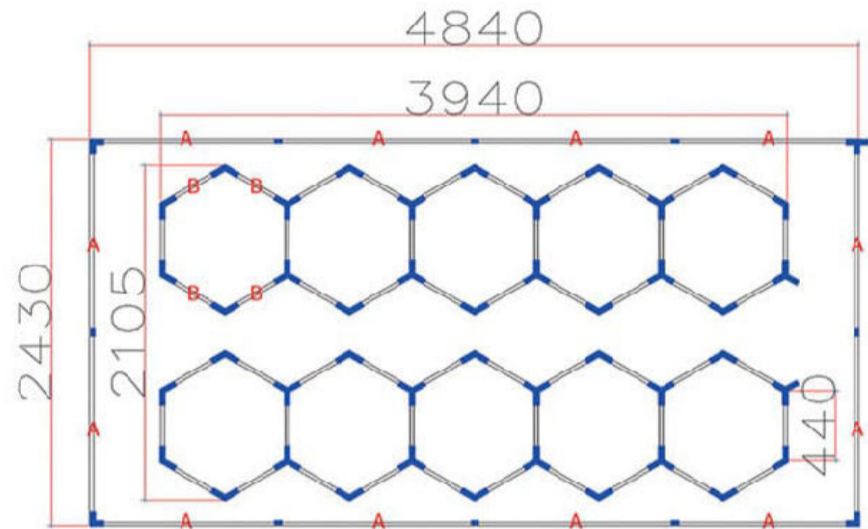

NO.	Parts Name	Qty	NO.	Parts Name	Qty
A	1.175M Lamp Tube	12	T	T Shape Splicer	1
B	0.44M Lamp Tube	57	Y	Y Shape Splicer	27
L	90° Splicer	3	V	V Shape Splicer	17
I	Straight Splicer	8		Power Cable	2

Model No.	ATL0102	LUM	100-120LM/W
Voltage	220V	Rendering	>90
Luminous Surface	22mm	Color Temperature	White (6500K)
Power	570W	Parts in a set	Frame + Hexagon*10
Size	2.43x4.84 M		

Model No.	ATL0103	LUM	100-120LM/W
Voltage	220V	Rendering	>90
Luminous Surface	22mm	Color Temperature	White (6500K)
Power	570W	Parts in a set	Frame + Hexagon*10
Size	2.43x4.84 M		

NO.	Parts Name	Qty	NO.	Parts Name	Qty
A	1.175M Lamp Tube	12	T	T Shape Splicer	1
B	0.44M Lamp Tube	52	Y	Y Shape Splicer	18
L	90° Splicer	3	V	V Shape Splicer	26
I	Straight Splicer	8		Power Cable	3

Model No.	ATL0104	LUM	100-120LM/W
Voltage	220V	Rendering	>90
Luminous Surface	22mm	Color Temperature	White (6500K)
Power	515W	Parts in a set	Frame + Hexagon*8
Size	2.43x4.84 M		

NO.	Parts Name	Qty	NO.	Parts Name	Qty
A	1.175M Lamp Tube	12	T	T Shape Splicer	1
B	0.44M Lamp Tube	44	Y	Y Shape Splicer	12
L	90° Splicer	3	V	V Shape Splicer	28
I	Straight Splicer	8		Power Cable	5

Model No.	ATL0110	LUM	100-120LM/W
Voltage	220V	Rendering	>90
Luminous Surface	22mm	Color Temperature	White (6500K)
Power	565W	Parts in a set	Frame + Square*18
Size	2.43x4.84 M		

NO.	Parts Name	Qty
A	1.175M Lamp Tube	12
B	0.565M Lamp Tube	45
L	90° Splicer	25
I	Straight Splicer	8