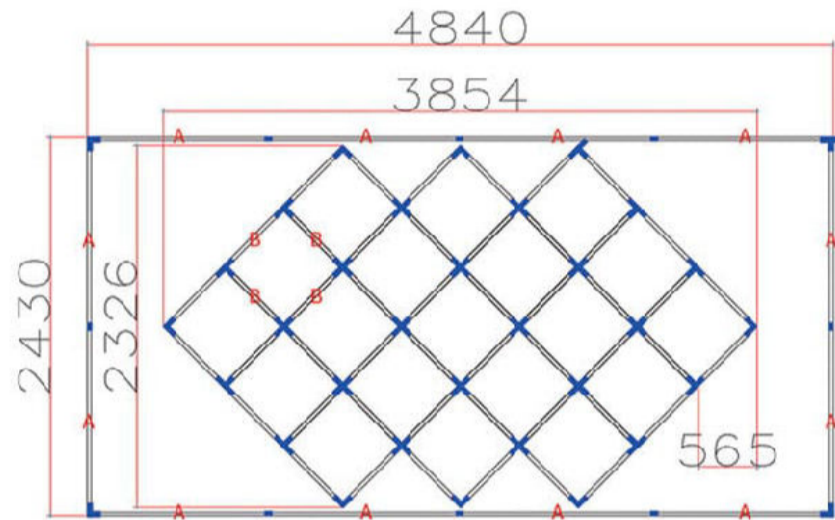

Model No.	ATL0110	LUM	100-120LM/W
Voltage	220V	Rendering	>90
Luminous Surface	22mm	Color Temperature	White (6500K)
Power	565W	Parts in a set	Frame + Square*18
Size	2.43x4.84 M		

NO.	Parts Name	Qty
A	1.175M Lamp Tube	12
B	0.565M Lamp Tube	45
L	90° Splicer	25
I	Straight Splicer	8

NO.	Parts Name	Qty
T	T Shape Splicer	16
+	+ Shape Splicer	10
	Power Cable	2

INSTALLATION

Model No.	ATL0111	LUM	100-120LM/W
Voltage	220V	Rendering	>90
Luminous Surface	22mm	Color Temperature	White (6500K)
Power	588W	Parts in a set	Frame + Diamond*19
Size	2.43x4.84 M		