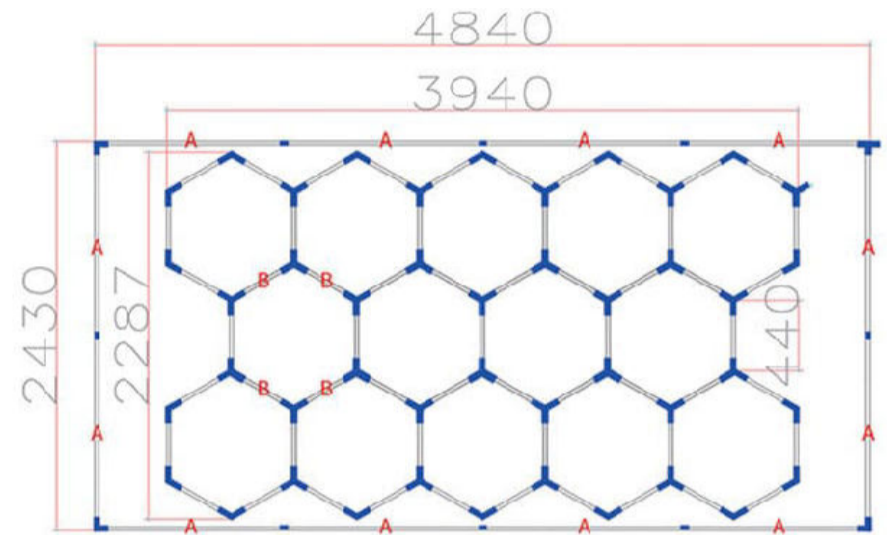

PHC-PC
Power Cord / 228mm

 **100 Unit / Carton**

JOINTS CONNECTION DIAGRAM

INSTALLATION

Model No.	ATL0101	LUM	100-120LM/W
Voltage	220V	Rendering	>90
Luminous Surface	22mm	Color Temperature	White (6500K)
Power	540W	Parts in a set	Frame + Hexagon*14
Size	2.43x4.84 M		

NO.	Parts Name	Qty	NO.	Parts Name	Qty
A	1.175M Lamp Tube	12	T	T Shape Splicer	1
B	0.44M Lamp Tube	57	Y	Y Shape Splicer	27
L	90° Splicer	3	V	V Shape Splicer	17
I	Straight Splicer	8		Power Cable	2

Model No.	ATL0102	LUM	100-120LM/W
Voltage	220V	Rendering	>90
Luminous Surface	22mm	Color Temperature	White (6500K)
Power	570W	Parts in a set	Frame + Hexagon*10
Size	2.43x4.84 M		

Model No.	ATL0103	LUM	100-120LM/W
Voltage	220V	Rendering	>90
Luminous Surface	22mm	Color Temperature	White (6500K)
Power	570W	Parts in a set	Frame + Hexagon*10
Size	2.43x4.84 M		

NO.	Parts Name	Qty	NO.	Parts Name	Qty
A	1.175M Lamp Tube	12	T	T Shape Splicer	1
B	0.44M Lamp Tube	52	Y	Y Shape Splicer	18
L	90° Splicer	3	V	V Shape Splicer	26
I	Straight Splicer	8		Power Cable	3

Model No.	ATL0104	LUM	100-120LM/W
Voltage	220V	Rendering	>90
Luminous Surface	22mm	Color Temperature	White (6500K)
Power	515W	Parts in a set	Frame + Hexagon*8
Size	2.43x4.84 M		

NO.	Parts Name	Qty	NO.	Parts Name	Qty
A	1.175M Lamp Tube	12	T	T Shape Splicer	1
B	0.44M Lamp Tube	44	Y	Y Shape Splicer	12
L	90° Splicer	3	V	V Shape Splicer	28
I	Straight Splicer	8		Power Cable	5