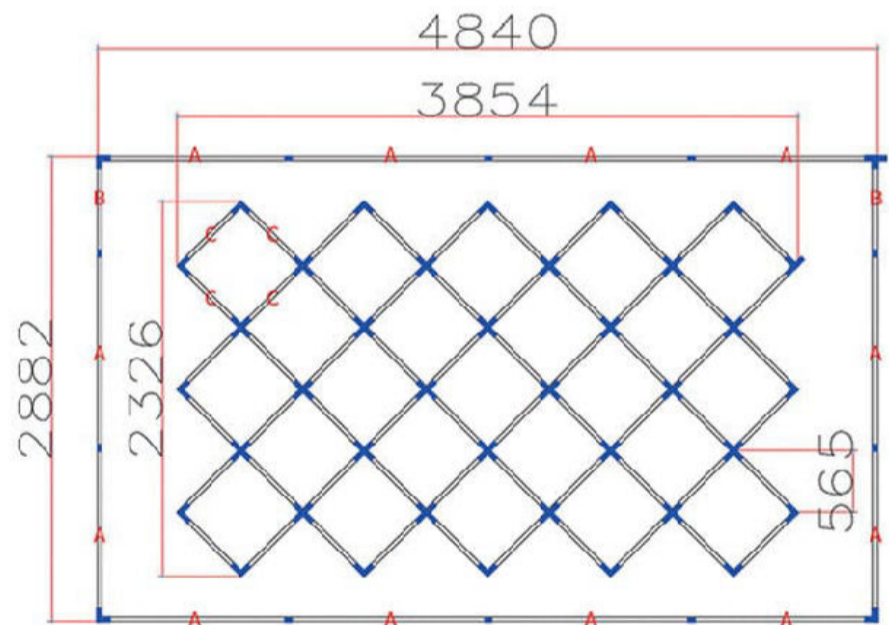

NO.	Parts Name	Qty
A	1.175M Lamp Tube	24
T	T Shape Splicer	6
L	90° Splicer	6
I	Straight Splicer	8

NO.	Parts Name	Qty
	Power Cable	6

Model No.	ATL0118	LUM	100-120LM/W
Voltage	220V	Rendering	>90
Luminous Surface	22mm	Color Temperature	White (6500K)
Power	480W	Parts in a set	Outer Frame+Inner Frame
Size	2.43x4.84 M		

NO.	Parts Name	Qty
A	1.175M Lamp Tube	12
T	T Shape Splicer	1
L	90° Splicer	3
I	Straight Splicer	8

NO.	Parts Name	Qty
	Power Cable	1

Model No.	ATL0120	LUM	100-120LM/W
Voltage	220V	Rendering	>90
Luminous Surface	22mm	Color Temperature	White (6500K)
Power	750W	Parts in a set	Outer Frame +Inner Frame*2
Size	2.43x4.84 M		

NO.	Parts Name	Qty
A	1.175M Lamp Tube	30
B	0.565M Lamp Tube	2
L	90° Splicer	9
T	T Shape Splicer	3

NO.	Parts Name	Qty
I	Straight Splicer	20
	Power Cable	3

INSTALLATION

Model No.	ATL0121	LUM	100-120LM/W
Voltage	220V	Rendering	>90
Luminous Surface	22mm	Color Temperature	White (6500K)
Power	396W	Parts in a set	Frame + Arrow*12
Size	2.43x4.84 M		

NO.	Parts Name	Qty
A	1.175M Lamp Tube	12
B	0.565M Lamp Tube	24
L	90° Splicer	3
T	T Shape Splicer	13

NO.	Parts Name	Qty
I	Straight Splicer	8
	Power Cable	13

Model No.	ATL0122	LUM	100-120LM/W
Voltage	220V	Rendering	>90
Luminous Surface	22mm	Color Temperature	White (6500K)
Power	750W	Parts in a set	Frame + Diamond*23
Size	2.882x4.84 M		