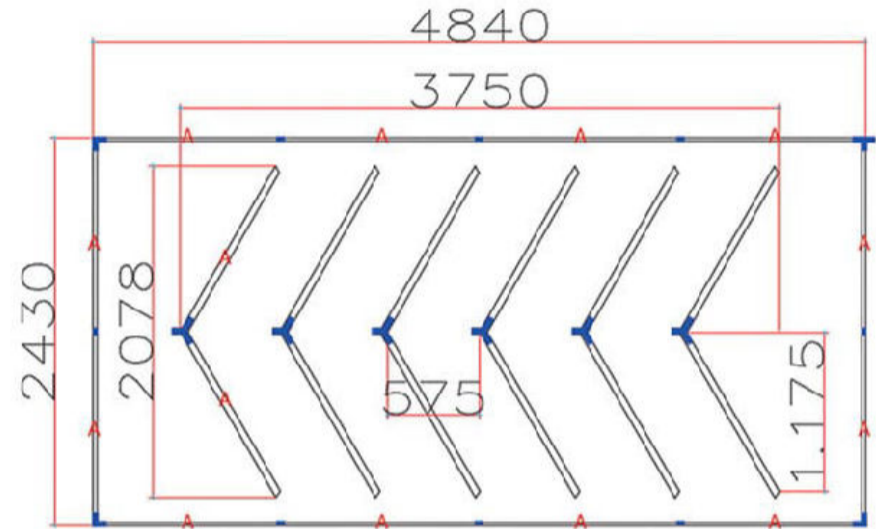

Model No.	ATL0110	LUM	100-120LM/W
Voltage	220V	Rendering	>90
Luminous Surface	22mm	Color Temperature	White (6500K)
Power	565W	Parts in a set	Frame + Square*18
Size	2.43x4.84 M		

NO.	Parts Name	Qty
A	1.175M Lamp Tube	12
B	0.565M Lamp Tube	45
L	90° Splicer	25
I	Straight Splicer	8

NO.	Parts Name	Qty
A	1.175M Lamp Tube	12
B	0.565M Lamp Tube	45
L	90° Splicer	48
I	Straight Splicer	8

NO.	Parts Name	Qty
T	T Shape Splicer	1
	Power Cable	4

INSTALLATION

Model No.	ATL0113	LUM	100-120LM/W
Voltage	220V	Rendering	>90
Luminous Surface	22mm	Color Temperature	White (6500K)
Power	400W	Parts in a set	Frame + Diamond*8
Size	2.43x4.84 M		

NO.	Parts Name	Qty
A	1.175M Lamp Tube	12
B	0.565M Lamp Tube	24
L	90° Splicer	8
I	Straight Splicer	8

NO.	Parts Name	Qty
T	T Shape Splicer	10
+	+ Shape Splicer	3
	Power Cable	2

Model No.	ATL0114	LUM	100-120LM/W
Voltage	220V	Rendering	>90
Luminous Surface	22mm	Color Temperature	White (6500K)
Power	460W	Parts in a set	Frame + Diamond*8
Size	2.43x4.84 M		

NO.	Parts Name	Qty
A	1.175M Lamp Tube	12
B	0.565M Lamp Tube	32
L	90° Splicer	23
I	Straight Splicer	8

NO.	Parts Name	Qty
T	T Shape Splicer	5
+	+ Shape Splicer	4
	Power Cable	5

INSTALLATION

Model No.	ATL0115	LUM	100-120LM/W
Voltage	220V	Rendering	>90
Luminous Surface	22mm	Color Temperature	White (6500K)
Power	410W	Parts in a set	Frame + Arrow*8
Size	2.43x4.84 M		