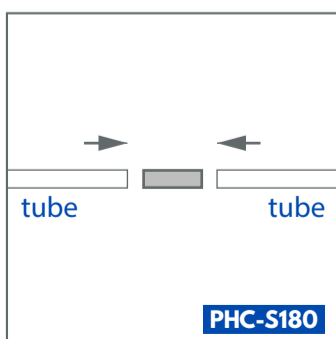

PHC-Y120
"Y Joint" / 120° / 3 Way

PHC-S180
"Straight Joint" / 180° / 2 Way

PHC-L90
"L Joint" / 90° / 2 Way

PHC-V120
"V Joint" / 120° / 2 Way

PHC-T90
"T Joint" / 90° / 3 Way

PHC-X120
"X Joint" / 120° / 4 Way

PHC-PC
Power Cord / 228mm

 **100 Unit / Carton**

JOINTS CONNECTION DIAGRAM

INSTALLATION

Model No.	ATL0101	LUM	100-120LM/W
Voltage	220V	Rendering	>90
Luminous Surface	22mm	Color Temperature	White (6500K)
Power	540W	Parts in a set	Frame + Hexagon*14
Size	2.43x4.84 M		

Model No.	ATL0104	LUM	100-120LM/W
Voltage	220V	Rendering	>90
Luminous Surface	22mm	Color Temperature	White (6500K)
Power	515W	Parts in a set	Frame + Hexagon*8
Size	2.43x4.84 M		

NO.	Parts Name	Qty	NO.	Parts Name	Qty
A	1.175M Lamp Tube	12	T	T Shape Splicer	1
B	0.44M Lamp Tube	44	Y	Y Shape Splicer	12
L	90° Splicer	3	V	V Shape Splicer	28
I	Straight Splicer	8		Power Cable	5

Model No.	ATL0110	LUM	100-120LM/W
Voltage	220V	Rendering	>90
Luminous Surface	22mm	Color Temperature	White (6500K)
Power	565W	Parts in a set	Frame + Square*18
Size	2.43x4.84 M		

NO.	Parts Name	Qty
A	1.175M Lamp Tube	12
B	0.565M Lamp Tube	45
L	90° Splicer	25
I	Straight Splicer	8