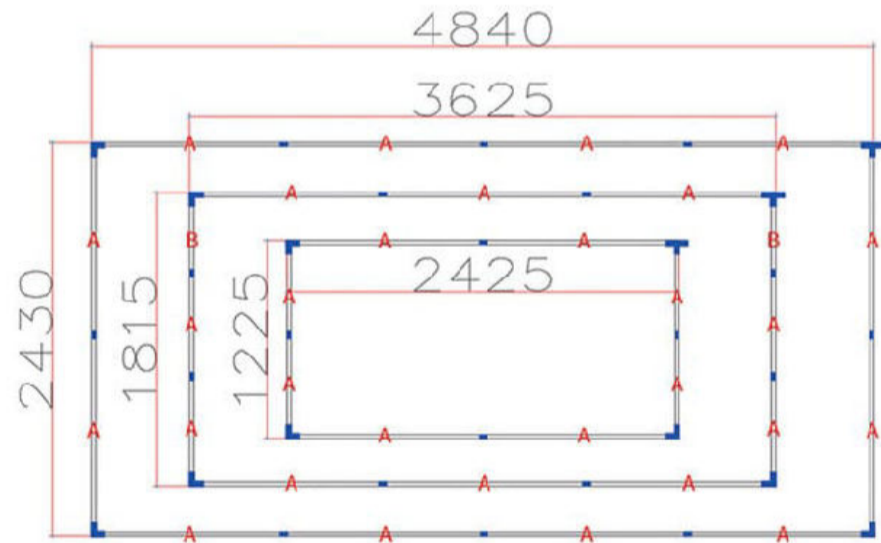

NO.	Parts Name	Qty
A	1.175M Lamp Tube	24
T	T Shape Splicer	6
L	90° Splicer	6
I	Straight Splicer	8

NO.	Parts Name	Qty
	Power Cable	6

Model No.	ATL0118	LUM	100-120LM/W
Voltage	220V	Rendering	>90
Luminous Surface	22mm	Color Temperature	White (6500K)
Power	480W	Parts in a set	Outer Frame+Inner Frame
Size	2.43x4.84 M		

NO.	Parts Name	Qty
A	1.175M Lamp Tube	16
T	T Shape Splicer	2
L	90° Splicer	6
I	Straight Splicer	8

NO.	Parts Name	Qty
	Power Cable	2

INSTALLATION

Model No.	ATL0119	LUM	100-120LM/W
Voltage	220V	Rendering	>90
Luminous Surface	22mm	Color Temperature	White (6500K)
Power	204W	Parts in a set	Outer Frame+Inner Frame
Size	2.43x4.84 M		

NO.	Parts Name	Qty
A	1.175M Lamp Tube	12
T	T Shape Splicer	1
L	90° Splicer	3
I	Straight Splicer	8

NO.	Parts Name	Qty
	Power Cable	1

Model No.	ATL0120	LUM	100-120LM/W
Voltage	220V	Rendering	>90
Luminous Surface	22mm	Color Temperature	White (6500K)
Power	750W	Parts in a set	Outer Frame +Inner Frame*2
Size	2.43x4.84 M		

NO.	Parts Name	Qty
A	1.175M Lamp Tube	30
B	0.565M Lamp Tube	2
L	90° Splicer	9
T	T Shape Splicer	3

NO.	Parts Name	Qty
I	Straight Splicer	20
	Power Cable	3

INSTALLATION

Model No.	ATL0121	LUM	100-120LM/W
Voltage	220V	Rendering	>90
Luminous Surface	22mm	Color Temperature	White (6500K)
Power	396W	Parts in a set	Frame + Arrow*12
Size	2.43x4.84 M		