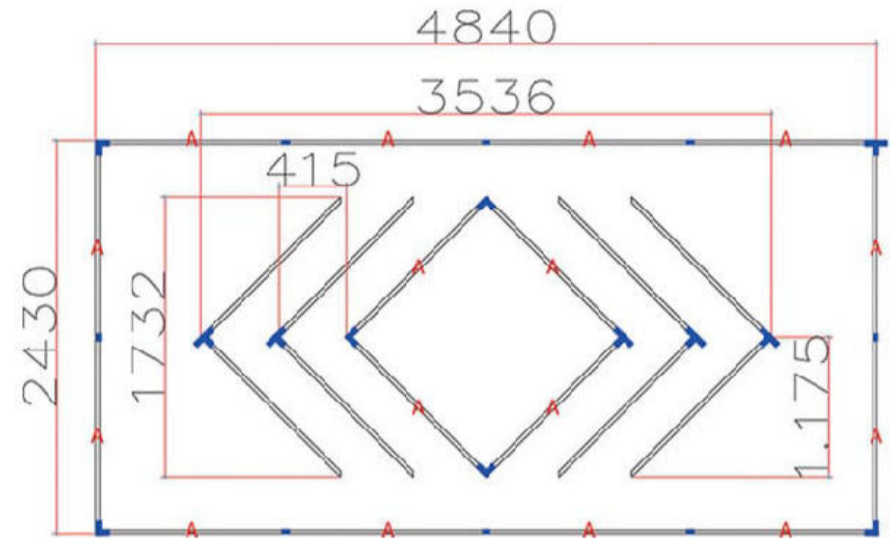

NO.	Parts Name	Qty
A	1.175M Lamp Tube	12
B	0.565M Lamp Tube	32
L	90° Splicer	23
I	Straight Splicer	8

NO.	Parts Name	Qty
T	T Shape Splicer	5
+	+ Shape Splicer	4
	Power Cable	5

INSTALLATION

Model No.	ATL0115	LUM	100-120LM/W
Voltage	220V	Rendering	>90
Luminous Surface	22mm	Color Temperature	White (6500K)
Power	410W	Parts in a set	Frame + Arrow*8
Size	2.43x4.84 M		

NO.	Parts Name	Qty
A	1.175M Lamp Tube	24
Y	Y Shape Splicer	6
L	90° Splicer	3
I	Straight Splicer	8

NO.	Parts Name	Qty
T	T Shape Splicer	1
	Power Cable	7

Model No.	ATL0116	LUM	100-120LM/W
Voltage	220V	Rendering	>90
Luminous Surface	22mm	Color Temperature	White (6500K)
Power	310W	Parts in a set	Outer Frame + Inner Frame
Size	2.43x4.84 M		

NO.	Parts Name	Qty
A	1.175M Lamp Tube	20
T	T Shape Splicer	2
L	90° Splicer	6
I	Straight Splicer	12

NO.	Parts Name	Qty
	Power Cable	2

INSTALLATION

Model No.	ATL0117	LUM	100-120LM/W
Voltage	220V	Rendering	>90
Luminous Surface	22mm	Color Temperature	White (6500K)
Power	410W	Parts in a set	Frame + Arrow*4
Size	2.43x4.84 M		

NO.	Parts Name	Qty
A	1.175M Lamp Tube	24
T	T Shape Splicer	6
L	90° Splicer	6
I	Straight Splicer	8

NO.	Parts Name	Qty
	Power Cable	6

Model No.	ATL0118	LUM	100-120LM/W
Voltage	220V	Rendering	>90
Luminous Surface	22mm	Color Temperature	White (6500K)
Power	480W	Parts in a set	Outer Frame+Inner Frame
Size	2.43x4.84 M		