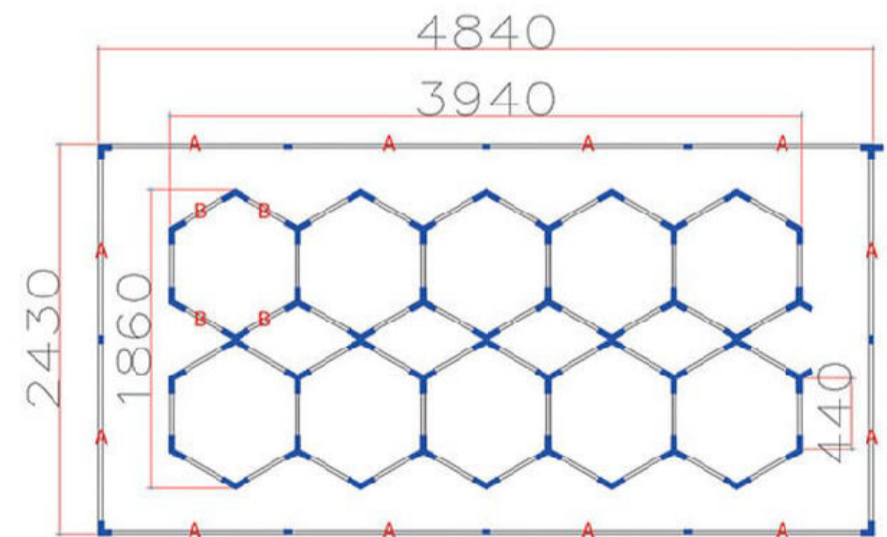

PHC-PC
Power Cord / 228mm

 **100 Unit / Carton**

JOINTS CONNECTION DIAGRAM

INSTALLATION

Model No.	ATL0101	LUM	100-120LM/W
Voltage	220V	Rendering	>90
Luminous Surface	22mm	Color Temperature	White (6500K)
Power	540W	Parts in a set	Frame + Hexagon*14
Size	2.43x4.84 M		

NO.	Parts Name	Qty	NO.	Parts Name	Qty
A	1.175M Lamp Tube	12	T	T Shape Splicer	1
B	0.44M Lamp Tube	57	Y	Y Shape Splicer	27
L	90° Splicer	3	V	V Shape Splicer	17
I	Straight Splicer	8		Power Cable	2

Model No.	ATL0102	LUM	100-120LM/W
Voltage	220V	Rendering	>90
Luminous Surface	22mm	Color Temperature	White (6500K)
Power	570W	Parts in a set	Frame + Hexagon*10
Size	2.43x4.84 M		

Model No.	ATL0103	LUM	100-120LM/W
Voltage	220V	Rendering	>90
Luminous Surface	22mm	Color Temperature	White (6500K)
Power	570W	Parts in a set	Frame + Hexagon*10
Size	2.43x4.84 M		

NO.	Parts Name	Qty	NO.	Parts Name	Qty
A	1.175M Lamp Tube	12	T	T Shape Splicer	1
B	0.44M Lamp Tube	52	Y	Y Shape Splicer	18
L	90° Splicer	3	V	V Shape Splicer	26
I	Straight Splicer	8		Power Cable	3