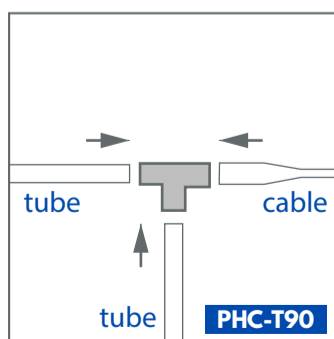

PHC-Y120
"Y Joint" / 120° / 3 Way

PHC-S180
"Straight Joint" / 180° / 2 Way

PHC-L90
"L Joint" / 90° / 2 Way

PHC-V120
"V Joint" / 120° / 2 Way

PHC-T90
"T Joint" / 90° / 3 Way

PHC-X120
"X Joint" / 120° / 4 Way

PHC-PC
Power Cord / 228mm

 **100 Unit / Carton**

JOINTS CONNECTION DIAGRAM

INSTALLATION

Model No.	ATL0101	LUM	100-120LM/W
Voltage	220V	Rendering	>90
Luminous Surface	22mm	Color Temperature	White (6500K)
Power	540W	Parts in a set	Frame + Hexagon*14
Size	2.43x4.84 M		