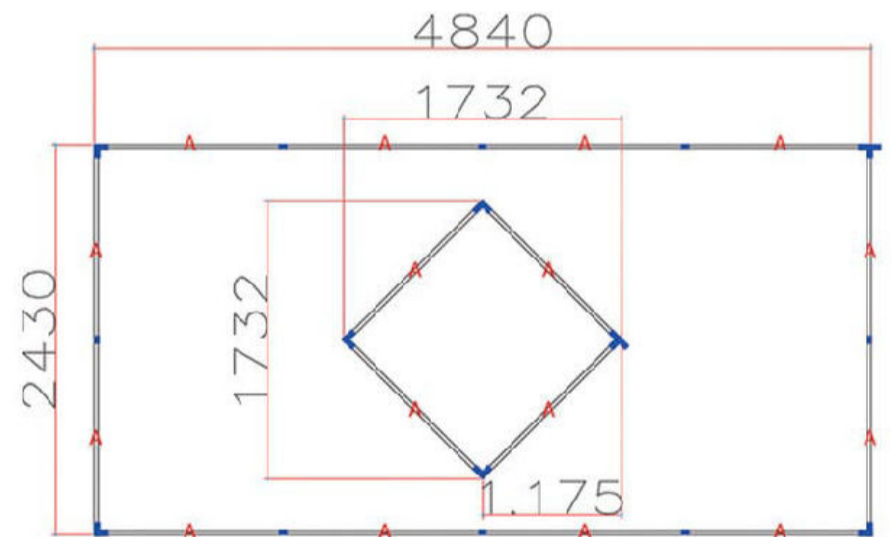

NO.	Parts Name	Qty
A	1.175M Lamp Tube	24
Y	Y Shape Splicer	6
L	90° Splicer	3
I	Straight Splicer	8

NO.	Parts Name	Qty
T	T Shape Splicer	1
	Power Cable	7

Model No.	ATL0116	LUM	100-120LM/W
Voltage	220V	Rendering	>90
Luminous Surface	22mm	Color Temperature	White (6500K)
Power	310W	Parts in a set	Outer Frame + Inner Frame
Size	2.43x4.84 M		

NO.	Parts Name	Qty
A	1.175M Lamp Tube	20
T	T Shape Splicer	2
L	90° Splicer	6
I	Straight Splicer	12

NO.	Parts Name	Qty
	Power Cable	2

INSTALLATION

Model No.	ATL0117	LUM	100-120LM/W
Voltage	220V	Rendering	>90
Luminous Surface	22mm	Color Temperature	White (6500K)
Power	410W	Parts in a set	Frame + Arrow*4
Size	2.43x4.84 M		

NO.	Parts Name	Qty
A	1.175M Lamp Tube	24
T	T Shape Splicer	6
L	90° Splicer	6
I	Straight Splicer	8

NO.	Parts Name	Qty
	Power Cable	6

Model No.	ATL0118	LUM	100-120LM/W
Voltage	220V	Rendering	>90
Luminous Surface	22mm	Color Temperature	White (6500K)
Power	480W	Parts in a set	Outer Frame+Inner Frame
Size	2.43x4.84 M		

NO.	Parts Name	Qty
A	1.175M Lamp Tube	16
T	T Shape Splicer	2
L	90° Splicer	6
I	Straight Splicer	8

NO.	Parts Name	Qty
	Power Cable	2

INSTALLATION

Model No.	ATL0119	LUM	100-120LM/W
Voltage	220V	Rendering	>90
Luminous Surface	22mm	Color Temperature	White (6500K)
Power	204W	Parts in a set	Outer Frame+Inner Frame
Size	2.43x4.84 M		