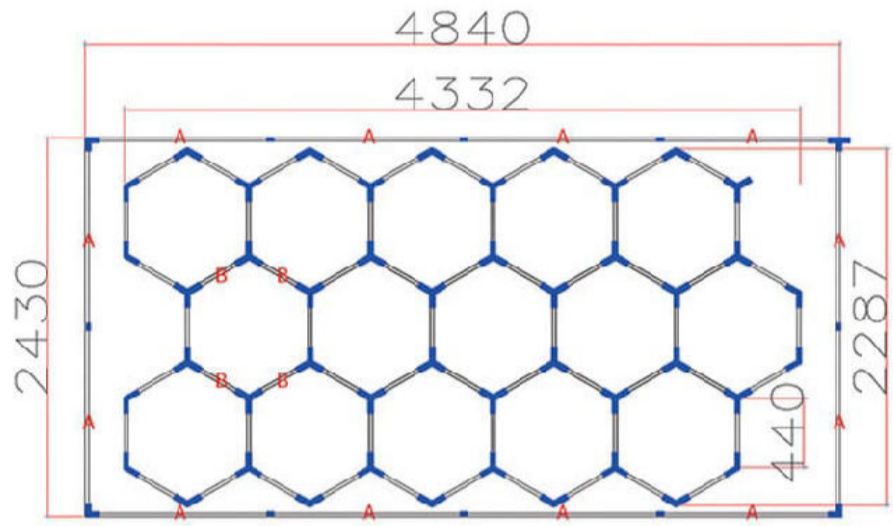

INSTALLATION

Model No.	ATL0105	LUM	100-120LM/W
Voltage	220V	Rendering	>90
Luminous Surface	22mm	Color Temperature	White (6500K)
Power	515W	Parts in a set	Frame + Hexagon*8
Size	2.43x4.84 M		

NO.	Parts Name	Qty	NO.	Parts Name	Qty
A	1.175M Lamp Tube	12	T	T Shape Splicer	1
B	0.44M Lamp Tube	44	Y	Y Shape Splicer	12
L	90° Splicer	3	V	V Shape Splicer	28
I	Straight Splicer	8		Power Cable	5

Model No.	ATL0106	LUM	100-120LM/W
Voltage	220V	Rendering	>90
Luminous Surface	22mm	Color Temperature	White (6500K)
Power	370W	Parts in a set	Frame + Hexagon*4
Size	2.43x4.84 M		

NO.	Parts Name	Qty	NO.	Parts Name	Qty
A	1.175M Lamp Tube	12	T	T Shape Splicer	1
B	0.44M Lamp Tube	21	Y	Y Shape Splicer	7
L	90° Splicer	3	V	V Shape Splicer	11
I	Straight Splicer	8		Power Cable	2

INSTALLATION

Model No.	ATL0107	LUM	100-120LM/W
Voltage	220V	Rendering	>90
Luminous Surface	22mm	Color Temperature	White (6500K)
Power	625W	Parts in a set	Frame + Hexagon*15
Size	2.43x4.84 M		

NO.	Parts Name	Qty	NO.	Parts Name	Qty
A	1.175M Lamp Tube	12	T	T Shape Splicer	1
B	0.44M Lamp Tube	60	Y	Y Shape Splicer	29
L	90° Splicer	3	V	V Shape Splicer	17
I	Straight Splicer	8		Power Cable	2