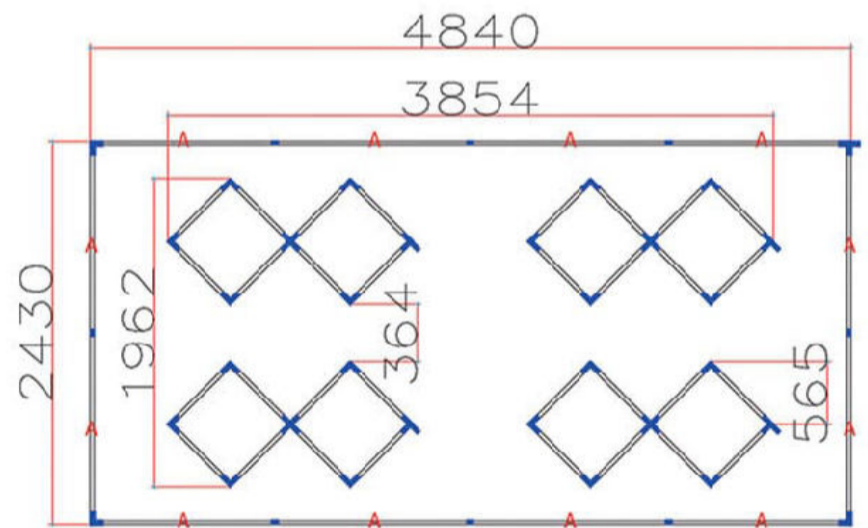

Model No.	ATL0110	LUM	100-120LM/W
Voltage	220V	Rendering	>90
Luminous Surface	22mm	Color Temperature	White (6500K)
Power	565W	Parts in a set	Frame + Square*18
Size	2.43x4.84 M		

NO.	Parts Name	Qty
A	1.175M Lamp Tube	12
B	0.565M Lamp Tube	45
L	90° Splicer	25
I	Straight Splicer	8

NO.	Parts Name	Qty
A	1.175M Lamp Tube	12
B	0.565M Lamp Tube	48
L	90° Splicer	10
I	Straight Splicer	8

NO.	Parts Name	Qty
T	T Shape Splicer	10
+	+ Shape Splicer	14
	Power Cable	2

Model No.	ATL0112	LUM	100-120LM/W
Voltage	220V	Rendering	>90
Luminous Surface	22mm	Color Temperature	White (6500K)
Power	565W	Parts in a set	Frame + S Shape*3
Size	2.43x4.84 M		

NO.	Parts Name	Qty
A	1.175M Lamp Tube	12
B	0.565M Lamp Tube	45
L	90° Splicer	48
I	Straight Splicer	8

NO.	Parts Name	Qty
T	T Shape Splicer	1
	Power Cable	4

INSTALLATION

Model No.	ATL0113	LUM	100-120LM/W
Voltage	220V	Rendering	>90
Luminous Surface	22mm	Color Temperature	White (6500K)
Power	400W	Parts in a set	Frame + Diamond*8
Size	2.43x4.84 M		

NO.	Parts Name	Qty
A	1.175M Lamp Tube	12
B	0.565M Lamp Tube	24
L	90° Splicer	8
I	Straight Splicer	8

NO.	Parts Name	Qty
T	T Shape Splicer	10
+	+ Shape Splicer	3
	Power Cable	2

Model No.	ATL0114	LUM	100-120LM/W
Voltage	220V	Rendering	>90
Luminous Surface	22mm	Color Temperature	White (6500K)
Power	460W	Parts in a set	Frame + Diamond*8
Size	2.43x4.84 M		