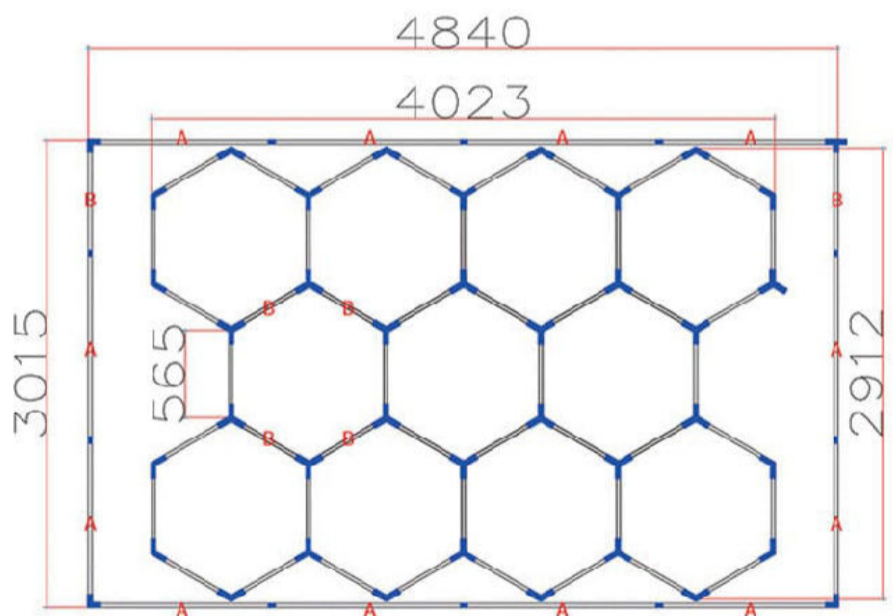

Model No.	ATL0106	LUM	100-120LM/W
Voltage	220V	Rendering	>90
Luminous Surface	22mm	Color Temperature	White (6500K)
Power	370W	Parts in a set	Frame + Hexagon*4
Size	2.43x4.84 M		

NO.	Parts Name	Qty	NO.	Parts Name	Qty
A	1.175M Lamp Tube	12	T	T Shape Splicer	1
B	0.44M Lamp Tube	21	Y	Y Shape Splicer	7
L	90° Splicer	3	V	V Shape Splicer	11
I	Straight Splicer	8		Power Cable	2

INSTALLATION

Model No.	ATL0107	LUM	100-120LM/W
Voltage	220V	Rendering	>90
Luminous Surface	22mm	Color Temperature	White (6500K)
Power	625W	Parts in a set	Frame + Hexagon*15
Size	2.43x4.84 M		

NO.	Parts Name	Qty	NO.	Parts Name	Qty
A	1.175M Lamp Tube	12	T	T Shape Splicer	1
B	0.44M Lamp Tube	60	Y	Y Shape Splicer	29
L	90° Splicer	3	V	V Shape Splicer	17
I	Straight Splicer	8		Power Cable	2

Model No.	ATL0108	LUM	100-120LM/W
Voltage	220V	Rendering	>90
Luminous Surface	22mm	Color Temperature	White (6500K)
Power	588W	Parts in a set	Frame + Hexagon*11
Size	3.015x4.84 M		

NO.	Parts Name	Qty	NO.	Parts Name	Qty
A	1.175M Lamp Tube	12	T	T Shape Splicer	1
B	0.44M Lamp Tube	48	Y	Y Shape Splicer	21
L	90° Splicer	3	V	V Shape Splicer	15
I	Straight Splicer	10		Power Cabel	2