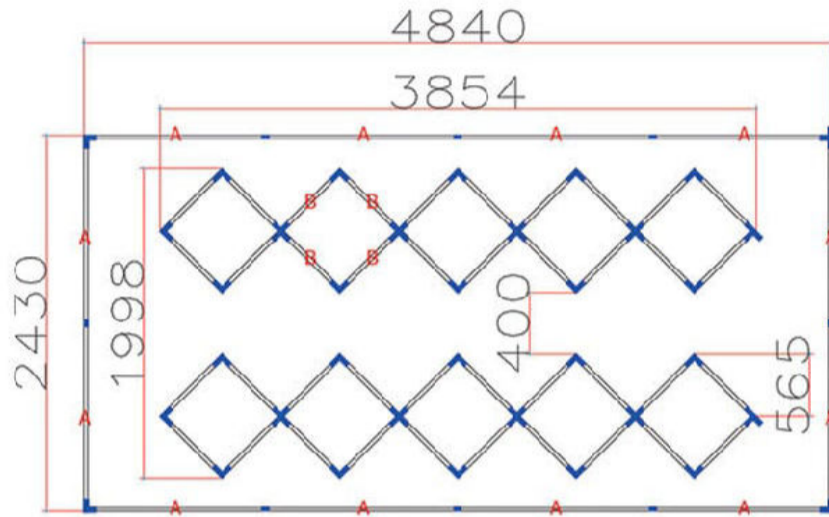

INSTALLATION

6500K WHITE
AFTER INSTALLATION

Model No.	ATL0109	LUM	100-120LM/W
Voltage	220V	Rendering	>90
Luminous Surface	22mm	Color Temperature	White (6500K)
Power	525W	Parts in a set	Frame + Diamond*10
Size	2.43x4.84 M		

NO.	Parts Name	Qty
A	1.175M Lamp Tube	12
B	0.565M Lamp Tube	40
L	90° Splicer	25
I	Straight Splicer	8

NO.	Parts Name	Qty
T	T Shape Splicer	3
+	+ Shape Splicer	8
	Power Cable	3

6500K WHITE
AFTER INSTALLATION

Model No.	ATL0110	LUM	100-120LM/W
Voltage	220V	Rendering	>90
Luminous Surface	22mm	Color Temperature	White (6500K)
Power	565W	Parts in a set	Frame + Square*18
Size	2.43x4.84 M