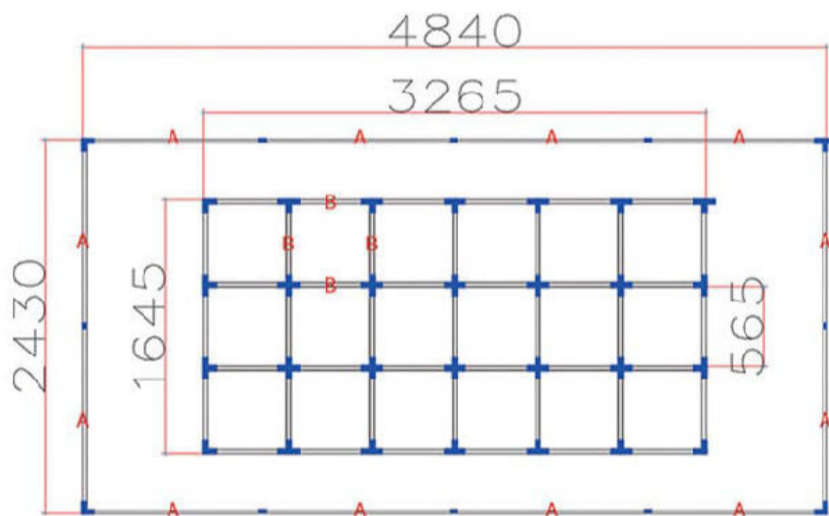

Model No.	ATL0108	LUM	100-120LM/W
Voltage	220V	Rendering	>90
Luminous Surface	22mm	Color Temperature	White (6500K)
Power	588W	Parts in a set	Frame + Hexagon*11
Size	3.015x4.84 M		

NO.	Parts Name	Qty	NO.	Parts Name	Qty
A	1.175M Lamp Tube	12	T	T Shape Splicer	1
B	0.44M Lamp Tube	48	Y	Y Shape Splicer	21
L	90° Splicer	3	V	V Shape Splicer	15
I	Straight Splicer	10		Power Cabel	2

Model No.	ATL0110	LUM	100-120LM/W
Voltage	220V	Rendering	>90
Luminous Surface	22mm	Color Temperature	White (6500K)
Power	565W	Parts in a set	Frame + Square*18
Size	2.43x4.84 M		

NO.	Parts Name	Qty
A	1.175M Lamp Tube	12
B	0.565M Lamp Tube	45
L	90° Splicer	25
I	Straight Splicer	8