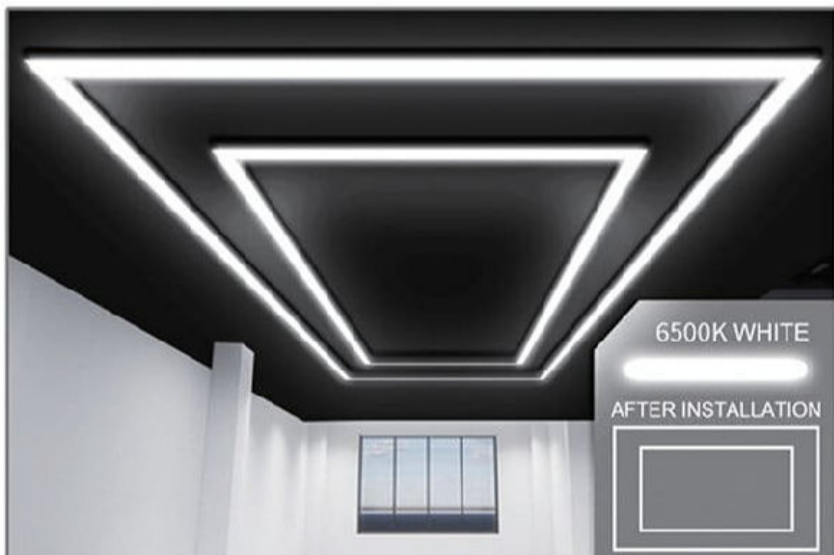

Model No.	ATL0116	LUM	100-120LM/W
Voltage	220V	Rendering	>90
Luminous Surface	22mm	Color Temperature	White (6500K)
Power	310W	Parts in a set	Outer Frame + Inner Frame
Size	2.43x4.84 M